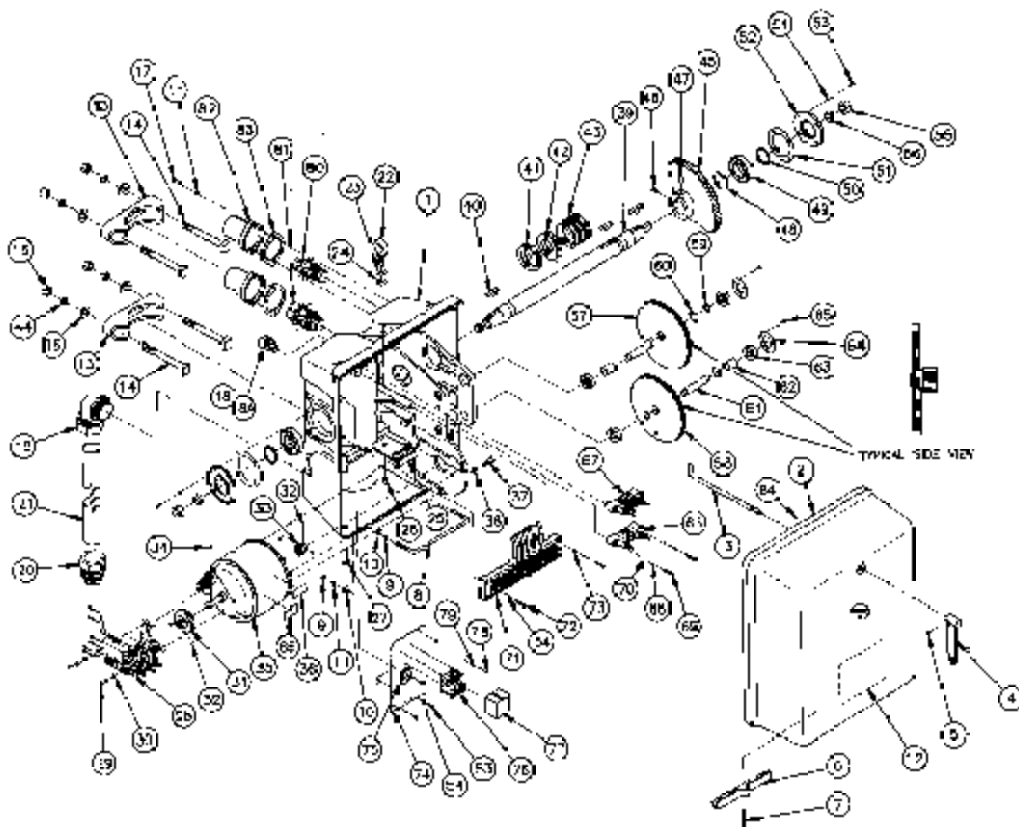

REPLACEMENT PARTS MODEL S-20 GATE MECHANISM

REPLACEMENT PARTS

MODEL S-20 GATE MECHANISM

To order, specify description and part number.

Item No.	Description	Qty. Req'd.	Part Number	Item No.	Description	Qty. Req'd.	Part Number
1	Cabinet, Gate	1	073001-1	44	Washer Lock 3/4"	4	1815-MSC
2	Cover, Gate	1	073002-X	45	Gear Segment	1	073003
3	Latch, Rod	1	070919-2	46	Set Screw, Socket 1/2" - 13 x 3/4"	1	4708-SC
4	Handle, Latch	1	070909-4	47	Set Screw, Socket 1/2" - 13 x 1/2" (Over Key)	1	4706-SC
5	Screw Set Socket Head 3/8" - 16 x 1/2"	1	7860-SC	48	Retaining Ring	1	070584
6	Hinge Retainer	1	070968-4	49	Bearing	2	075284
7	Screw, Hex 5/16" - 18 - 2-1/2"	1	2692-HSC	50	O-Ring 2"	2	070585
8	Hinge Bolt	1	070968-2	51	Gasket, Seal Plate	2	070747-3
9	Nut, Hex 3/8" - 16	4	2104-SC	52	Seal Plate, Bearing	2	073008
10	Washer, Flat 3/8" - 16	2	1753-C	53	Machine Screw Phil Pan Head 1/4" - 20 x 5/8"	12	2659-PSX
11	Washer, Lock 3/8"	6	1810-MSC	54	Washer, Lock 1/4"	16	1808-MSC
12	Decal, Wiring	1	073000	55	Nut, Hex 1-1/4"	2	2119-SC
13	Casting, Aluminum Saddle	2	070950	56	Washer, Lock 1"	2	1817-MSC
14	Machine Bolt, Square 3/4" - 10 x 7.00"	4	8085-SC	57	Gear & Pinion Upper	1	073004
15	Nut, Hex 3/4" -10	4	2114-SC	58	Gear & Pinion Lower	1	073005
16	Washer, Flat 3/4"	4	1737-SC	59	Spacer 1/4"	2	073009-3
17	Screw, Hex Cap 3/8" - 16 x 1-1/4"	4	4089-HSC	60	Washer, Spring	2	070695-500
18	3/4" Connector 3/8" - 1/2" wire	1	7304-2	61	Shaft, Gear	2	073007-1
18A	3/4" Connector 5/8" - 3/4" wire	1	7354	62	Spacer 1-1/2"	2	073009-2
19	Connector, Elbow	1	070232	63	Ball Bearing	4	070588
20	Connector, Straight	1	070233	64	Cover, Bearing	2	073007-2
21	Conduit, Flexible	1	070692	65	Machine Screw, Phil Truss Head #10-32 x 3/8"	6	2614-TSCX
22	Eye Bolt 1/2"-13 x 1.50"	1	7099	66	Washer, Lock #10	4	1806-MSC
23	Washer, Flat 1/2"	1	1755-SC	67	Resistor Adjustable 1.3 Ohm	1	029602-4BX
24	Washer, Neoprene	1	070980-4	68	Resistor Fixed .4 Ohm	1	029604-11X
25	Latch Plate	1	070919-3X	69	Machine Screw Phil Pan Head #10- 32 x 1.50"	4	2624-PSCX
26	Nut, Flexlock 1/2" -13	1	2327-FLSC	70	Washer, Flat #10	4	1712-SC
27	Vent Bushing	2	041913-X	71	Terminal Board Assembly	1	073010-X
28	Hold Clear Assembly	1	073100-X	72	Machine Screw Phil Pan Head 1/4" - 20 x 1-1/2"	4	2665-PEX
29	Mounting Bolt	2	075084	73	Washer, Flat 1/4" x 5/8" O.D.	2	1717-SC
30	Washer, Flat 5/16"	2	1752-C	74	Panel, Relay	1	073016
31	Ratchet Wheel Assembly	1	073111-X	75	Grommet 2-1/8" O.D. x 1-1/2" I.D.	1	020616-23A
32	Set Screw, Socket 1/4" - 28 x 1/4"	4	4615-SC	76	Relay	1	070941-X
33	Pinion	1	070554-A	77	Cover, Relay	1	070941-1
34	Woodruff Key #10	2	7101	78	Machine Screw Phil Pan Head #8 - 32 x 3/8"	3	2572-PSCX
35	Motor Assembly 12 VDC	1	070640-3DX	79	Washer, Lock #8	3	1805-MSC
36	Tag, Warning	1	070980-2	80	Buffer Assembly Upper	1	070903-X
37	Cap Screw, Hex 1/2" - 13 x 1-1/4"	3	4167-HSC	81	Buffer Assembly Lower	1	070903-2X
38	Washer, Lock 1/2"	3	1812-MSC	82	Cap, Buffer	2	070902-1
39	Shaft, Main	1	073006	83	Gasket, Buffer Cap	2	070926-1
40	Woodruff Key #UX	3	7149	84	Gasket, Cover	1	070559-A
41	Cam, Contact Assembly	1	070633-502X	85	Label, Warning	1	070980-8
42	Contact, Snap Switch Assembly	1	073014-1X				
43	Cam, Contact Assembly	3	070633-AX				